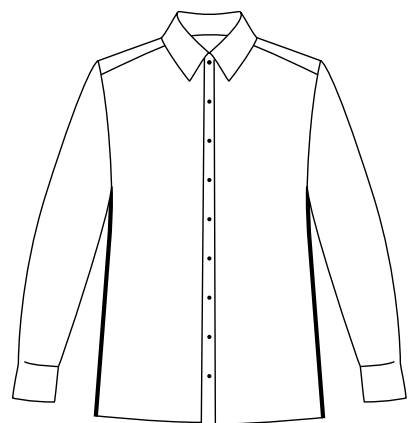

KLASIČEN KROJ / REGULAR FIT - 500	37	38	39	40	41	42	43	44	45	46	47	48	49	50	51	52	53	54
Velikost/Size	37	38	39	40	41	42	43	44	45	46	47	48	49	50	51	52	53	54
Ovratnik/Collar*	37,0	38,0	39,0	40,0	41,0	42,0	43,0	44,0	45,0	46,0	47,0	48,0	49,0	50,0	51,0	52,0	53,0	54,0
Ramenska širina/Shoulders*	43,5	43,5	46,0	46,0	48,5	48,5	51,0	51,0	53,5	53,5	56,0	56,0	58,5	58,5	61,0	61,0	63,5	63,5
Prsi/Chest*	108,0	108,0	116,0	116,0	124,0	124,0	132,5	132,5	140,0	140,0	147,5	147,5	155,0	155,0	162,5	162,5	170,0	170,0
Pas/Waist*	103,5	103,5	111,5	111,5	119,5	119,5	127,5	127,5	135,0	135,0	142,5	142,5	150,0	150,0	157,5	157,5	165,0	165,0
Boki/Hips*	110,0	110,0	118,0	118,0	126,0	126,0	134,0	134,0	141,5	141,5	149,0	149,0	156,5	156,5	164,0	164,0	171,5	171,5
Dolžina srajce/Shirt length*	79,0	79,0	79,5	79,5	80,0	80,0	80,5	80,5	81,0	81,0	90,0	90,0	95,0	95,0	95,0	95,0	95,0	95,0
Dolžina rokava/Sleeve length*	65,0	65,0	65,0	65,0	65,0	65,0	65,0	65,0	65,0	65,0	65,0	65,0	65,0	65,0	65,0	65,0	65,0	65,0
Dolžina kratekega rokava/ Short sleeve length*	28,5	28,5	28,5	28,5	28,5	28,5	29,0	29,0	29,0	29,0	29,0	29,0	29,0	29,0	29,0	29,0	29,0	29,0

* v cm (in cm)