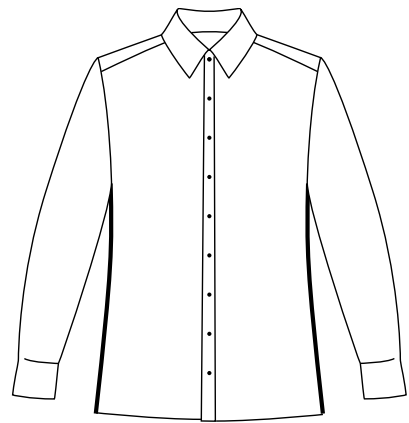

ZELO OPRIJET KROJ / SUPER-SLIM FIT - 300 z všitki	S	M	L	XL	XXL					
Velikost/Size	37	38	39	40	41	42	43	44	45	46
Ovratnik/Collar*	37,0	38,0	39,0	40,0	41,0	42,0	43,0	44,0	45,0	46,0
Prsi/Chest*	108,0	108,0	114,0	114,0	120,0	120,0	126,0	126,0	132,0	132,0
Pas/Waist*	96,0	96,0	102,0	102,0	108,0	108,0	114,0	114,0	122,0	122,0
Boki/Hips*	103,0	103,0	109,0	109,0	115,0	115,0	121,0	121,0	127,0	127,0
Dolžina srajce/Shirt length*	76,0	76,0	78,0	78,0	79,0	79,0	80,0	80,0	81,0	81,0
Dolžina rokava/Sleeve length*	64,0	64,0	65,5	65,5	67,0	67,0	68,5	68,5	70,0	70,0
Dolžina kratekega rokava/ Short sleeve length*	27,5	27,5	28,0	28,0	28,5	28,5	29,0	29,0	29,5	29,5

* v cm (in cm)

OPRIJET KROJ / SLIM FIT - 400	S	M	L	XL	XXL					
Velikost/Size	37	38	39	40	41	42	43	44	45	46
Ovratnik/Collar*	37,0	38,0	39,0	40,0	41,0	42,0	43,0	44,0	45,0	46,0
Ramenska širina/Shoulders*	43,0	43,0	46,0	46,0	48,5	48,5	51,0	51,0	54,0	54,0
Prsi/Chest*	107,5	107,5	114,5	114,5	122,5	122,5	130,5	130,5	137,5	137,5
Pas/Waist*	98,0	98,0	105,0	105,0	113,0	113,0	121,0	121,0	128,0	128,0
Boki/Hips*	104,0	104,0	111,0	111,0	119,0	119,0	127,0	127,0	134,0	134,0
Dolžina srajce/Shirt length*	76,0	76,0	78,0	78,0	79,0	79,0	80,0	80,0	81,0	81,0
Dolžina rokava/Sleeve length*	64,0	64,0	65,0	65,0	66,0	66,0	67,0	67,0	68,0	68,0
Dolžina kratekega rokava/ Short sleeve length*	27,5	27,5	28,0	28,0	28,5	28,5	29,0	29,0	29,5	29,5