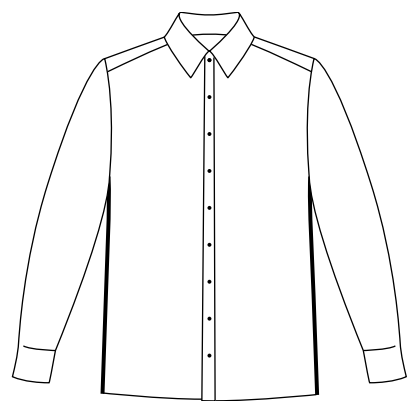

UDOBNEN KROJ / COMFORT FIT - 800	37	38	39	40	41	42	43	44	45	46	47	48	49	50	51	52	53	54
Velikost/Size	37	38	39	40	41	42	43	44	45	46	47	48	49	50	51	52	53	54
Ovratnik/Collar*	37	38	39	40	41	42	43	44	45	46	47	48	49	50	51	52	53	54
Ramenska širina/Shoulders*	49	49	51	51	53	53	55	55	57	57	57,5	57,5	58,5	58,5	60,5	60,5	62,5	62,5
Prsi/Chest*	114	114	121	121	129	129	137	137	144	144	150	150	156	156	162	162	168	168
Pas/Waist*	109	109	116	116	124	124	133	133	144	144	150	150	156	156	162	162	168	168
Boki/Hips*	112	112	119	119	127	127	134	134	144	144	150	150	156	156	162	162	168	168
Dolžina srajce/Shirt length*	80	80	80	80	80	80	80	80	80	80	90	90	90	90	95	95	95	95
Dolžina rokava/Sleeve length*	65	65	65	65	65	65	65	65	65	65	65	65	65	65	65	65	65	65
Dolžina kratekega rokava/ Short sleeve length*	29	29	29	29	29	29	29	29	29	29	29	29	29	29	29	29	29	29

* v cm (in cm)

MODA

IOC Trzin / Borovec 12 /1236 Trzin
t: 01/562-18-38, 01/562-41-40
e: info@modam.si

www.modam.si